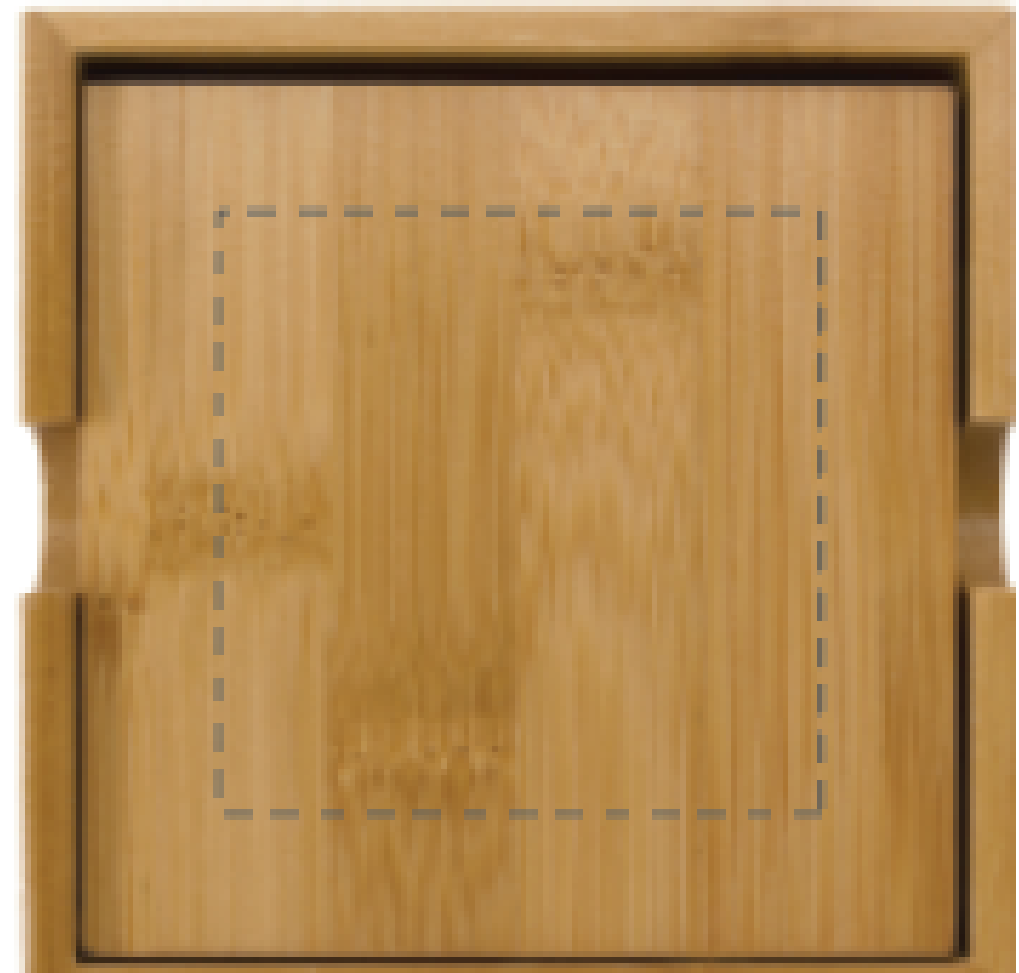

LASER ENGRAVES

Laser Engraves Tone On Tone. No Oxidation

FPO

** All pieces will have the wood grain going vertical on each piece.*

*Wood & Bamboo products are prone to color variances and will vary between dye lots.
Color variances are to be expected as no two bamboo products will be the exact same shade even within the same dye lot.*

Dashed Line For Imprint Area Only. Will Not Print.

1"	Artist/Date:	Item # : 2209	Proofing:
0.5"	Order #:	Imprint Area : 3" W x 3" H	
	Ship Date:	Optional Holder: 4" W x 1" H	
	Imprint Color:	Imprint Type : Laser Engraves	
0"	Item Color:		